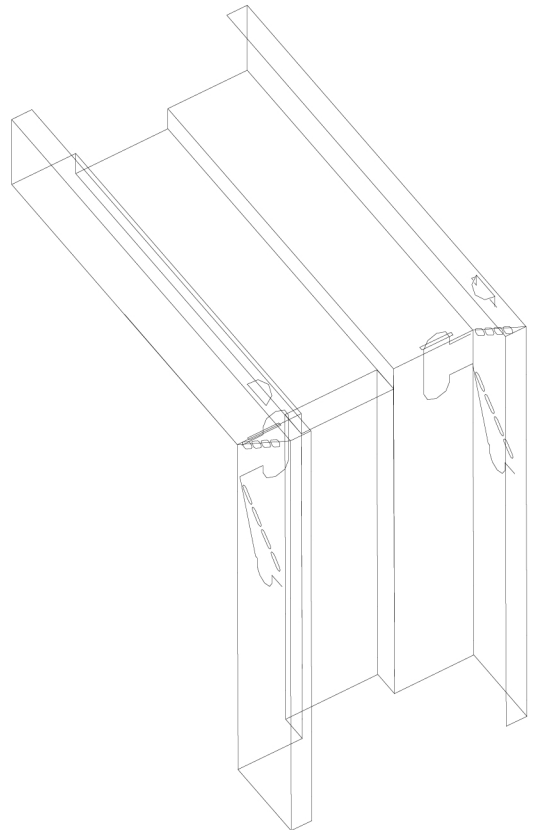

AS 5 3/4" JD SECTION & PROFILE

SECTION THRU

CORNER PROFILE

AS ENGINEERED SECTION & PROFILE

SECTION THRU

CORNER PROFILE

OPTIONAL SECTION DETAILS

AS SERIES
EQUAL RABBET

DW SERIES
EQUAL RABBET

SHADOWLINE
PROFILE

AS SERIES
SINGLE REBATE

DW SERIES
SINGLE REBATE