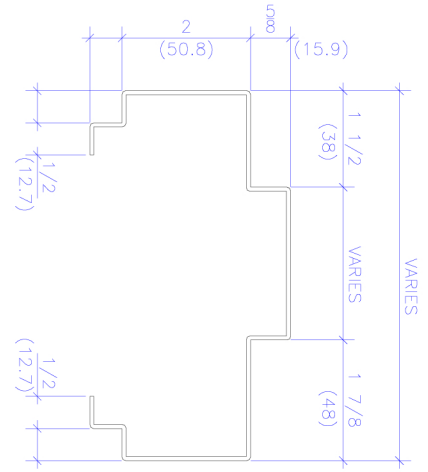

AS 5 3/4" JD SECTION & PROFILE

SECTION THRU

CORNER PROFILE

AS ENGINEERED SECTION & PROFILE

SECTION THRU

CORNER PROFILE

OPTIONAL SECTION DETAILS

AS SERIES
EQUAL RABBET

DW SERIES
EQUAL RABBET

SHADOWLINE
PROFILE

AS SERIES
SINGLE REBATE

DW SERIES
SINGLE REBATE