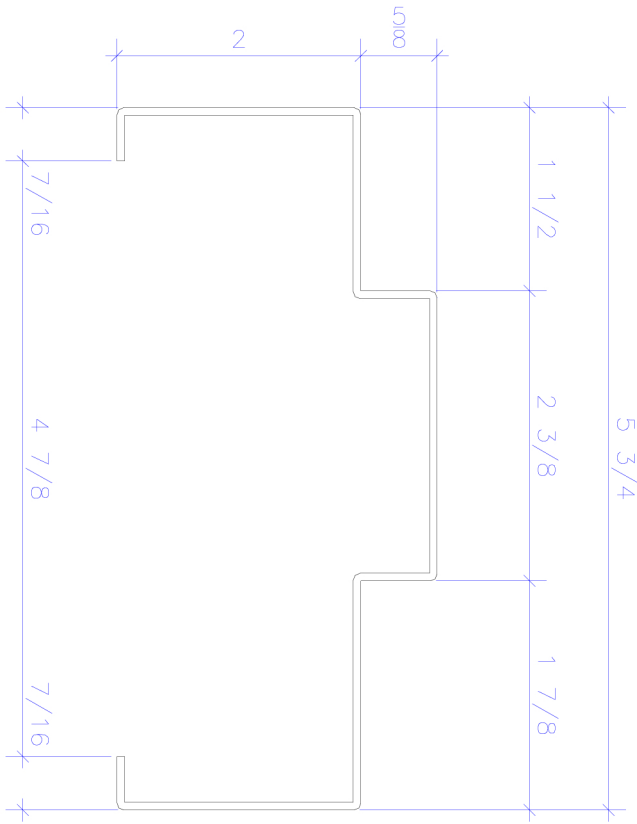

AS 5 3/4" JD SECTION & PROFILE

SECTION THRU

CORNER PROFILE

AS ENGINEERED SECTION & PROFILE

SECTION THRU

CORNER PROFILE

OPTIONAL SECTION DETAILS

AS SERIES
EQUAL RABBET

DW SERIES
EQUAL RABBET

SHADOWLINE
PROFILE

AS SERIES
SINGLE REBATE

DW SERIES
SINGLE REBATE