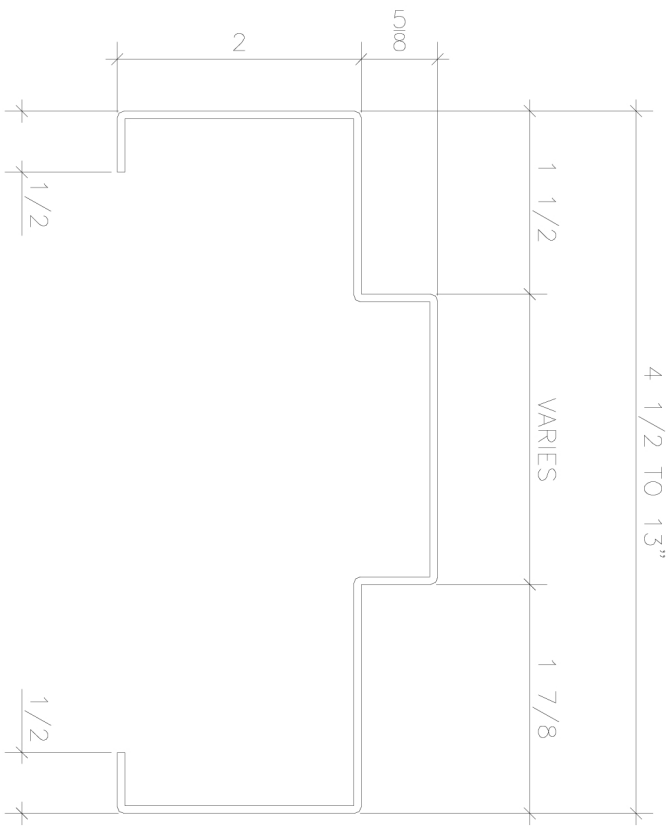

AS 5 3/4" JD SECTION & PROFILE

SECTION THRU

CORNER PROFILE

AS ENGINEERED SECTION & PROFILE

SECTION THRU

CORNER PROFILE

OPTIONAL SECTION DETAILS

AS SERIES
EQUAL RABBET

DW SERIES
EQUAL RABBET

SHADOWLINE
PROFILE

AS SERIES
SINGLE REBATE

DW SERIES
SINGLE REBATE