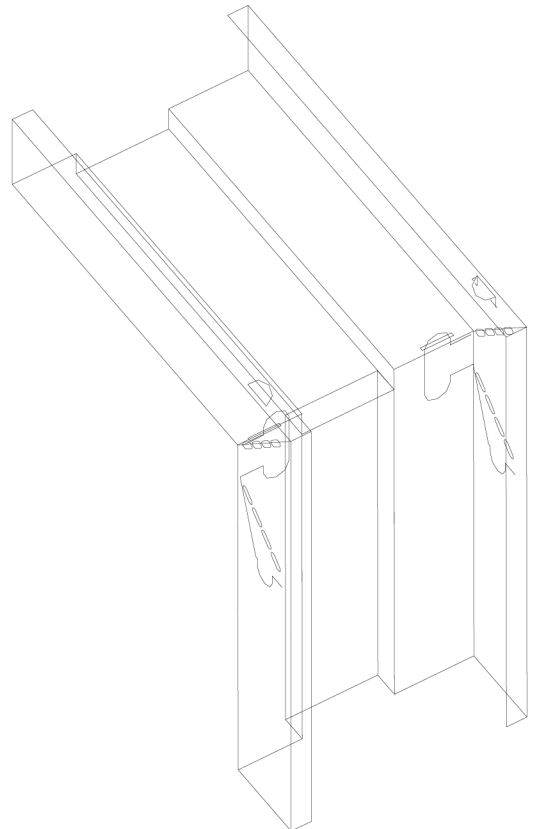

AS 5 3/4" JD SECTION & PROFILE

SECTION THRU

CORNER PROFILE

AS ENGINEERED SECTION & PROFILE

SECTION THRU

CORNER PROFILE

OPTIONAL SECTION DETAILS

AS SERIES
EQUAL RABBET

DW SERIES
EQUAL RABBET

SHADOWLINE
PROFILE

AS SERIES
SINGLE REBATE

DW SERIES
SINGLE REBATE