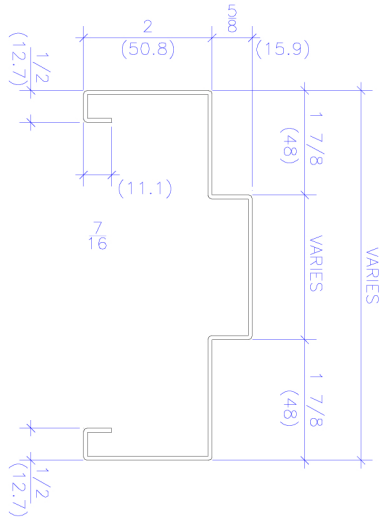

AS 5 3/4" JD SECTION & PROFILE

SECTION THRU

CORNER PROFILE

AS ENGINEERED SECTION & PROFILE

SECTION THRU

CORNER PROFILE

OPTIONAL SECTION DETAILS

AS SERIES
EQUAL RABBET

DW SERIES
EQUAL RABBET

SHADOWLINE
PROFILE

AS SERIES
SINGLE REBATE

DW SERIES
SINGLE REBATE