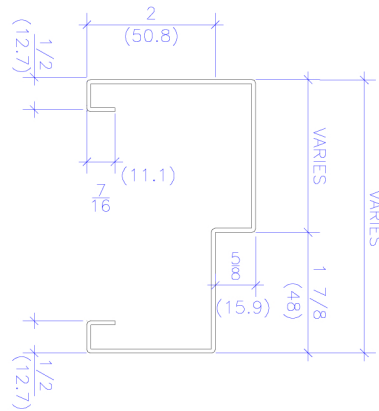

AS 5 3/4" JD SECTION & PROFILE

SECTION THRU

CORNER PROFILE

AS ENGINEERED SECTION & PROFILE

SECTION THRU

CORNER PROFILE

OPTIONAL SECTION DETAILS

AS SERIES
EQUAL RABBET

DW SERIES
EQUAL RABBET

SHADOWLINE
PROFILE

AS SERIES
SINGLE REBATE

DW SERIES
SINGLE REBATE