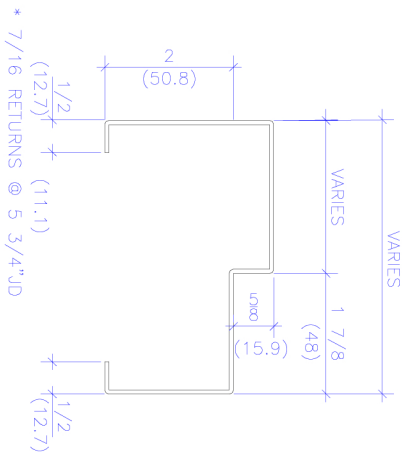

AS 5 3/4" JD SECTION & PROFILE

SECTION THRU

CORNER PROFILE

AS ENGINEERED SECTION & PROFILE

SECTION THRU

CORNER PROFILE

OPTIONAL SECTION DETAILS

AS SERIES
EQUAL RABBET

DW SERIES
EQUAL RABBET

SHADOWLINE
PROFILE

AS SERIES
SINGLE REBATE

DW SERIES
SINGLE REBATE