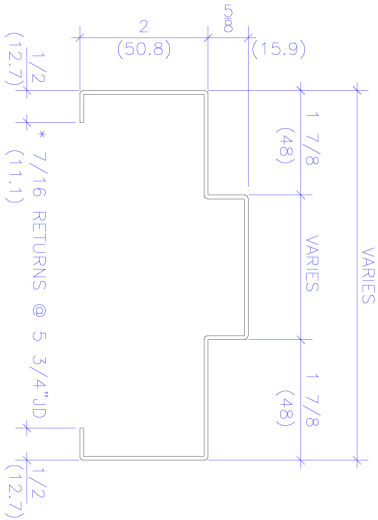

AS 5 3/4" JD SECTION & PROFILE

SECTION THRU

CORNER PROFILE

AS ENGINEERED SECTION & PROFILE

SECTION THRU

CORNER PROFILE

OPTIONAL SECTION DETAILS

AS SERIES
EQUAL RABBET

DW SERIES
EQUAL RABBET

SHADOWLINE
PROFILE

AS SERIES
SINGLE REBATE

DW SERIES
SINGLE REBATE