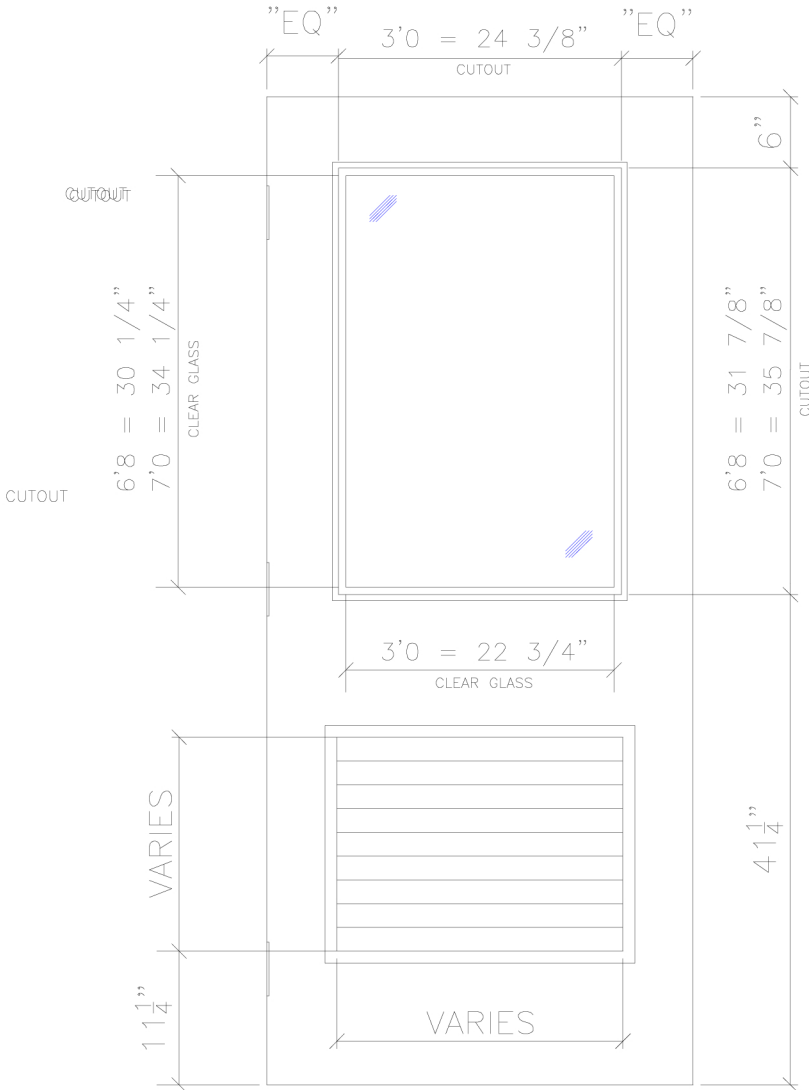

"G" LITE PREPARATION SNAP IN LITE KIT C/W LOUVRE

GLASS SIZE FOR 6'8" = 24" X 31 1/2"

GLASS SIZE FOR 7'0" = 24" X 35 1/2"

TYPE "GL"