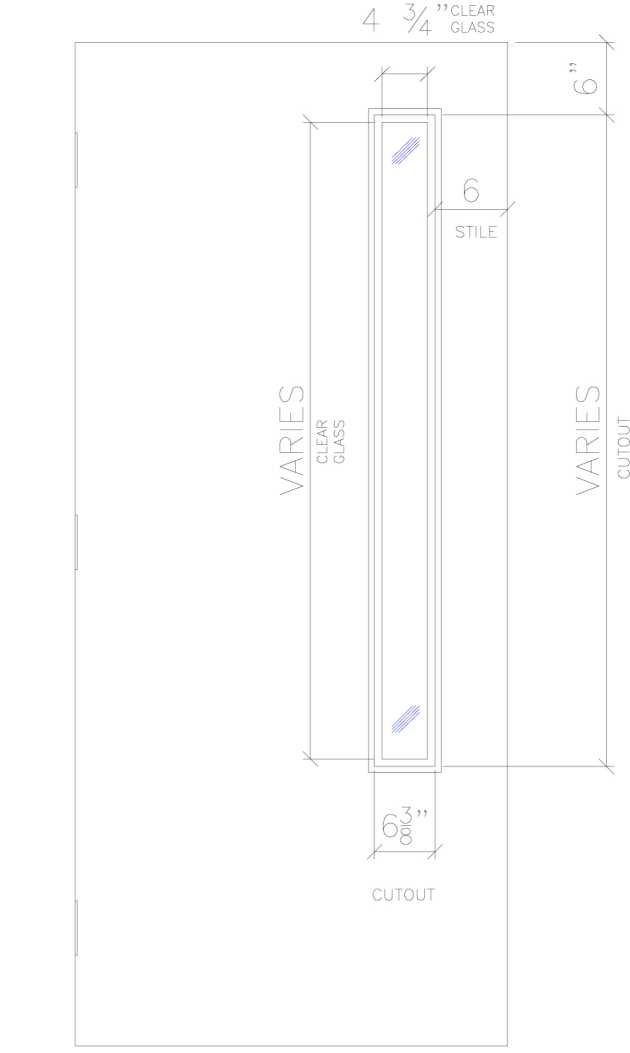

"N2" LITE PREPARATION SNAP IN LITE KIT

GLASS SIZE = 5" X VARIES

TYPE "N2"