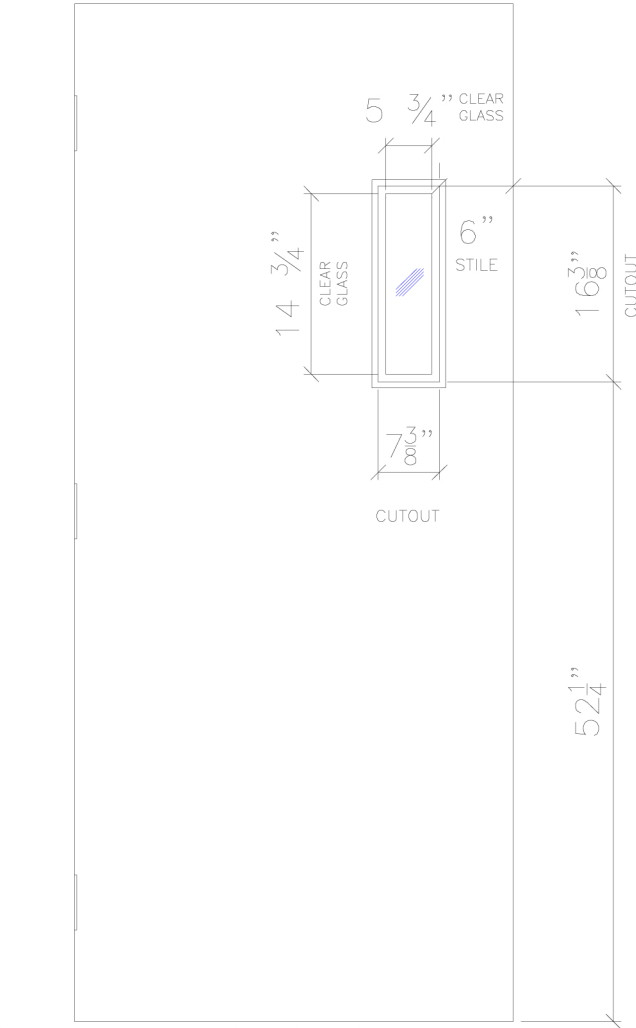

"N1" LITE PREPARATION SNAP IN LITE KIT

GLASS SIZE = 7" X 16"

TYPE "N1"