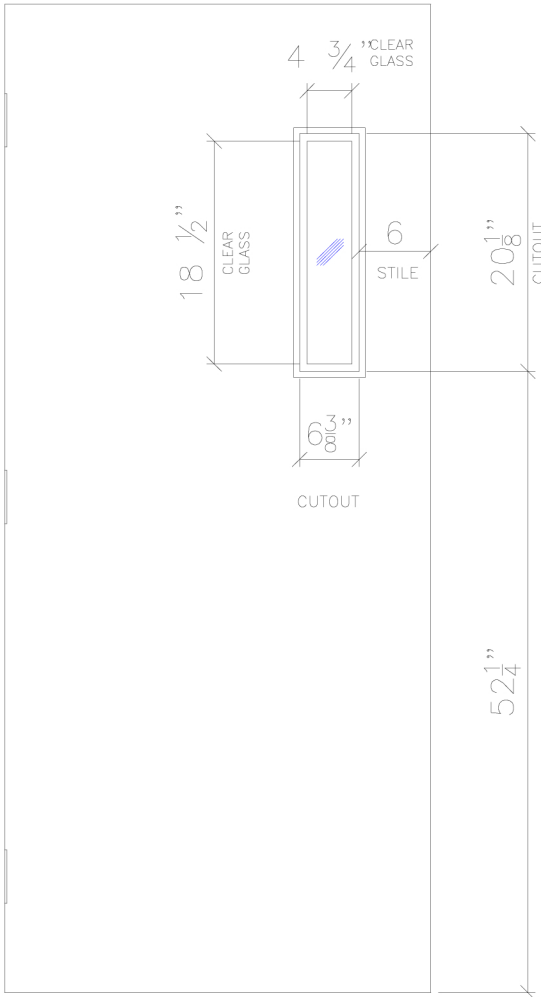

# NARROW LITE PREPARATION SNAP IN LITE KIT

GLASS SIZE = 6" X 19 3/4"

TYPE "N"