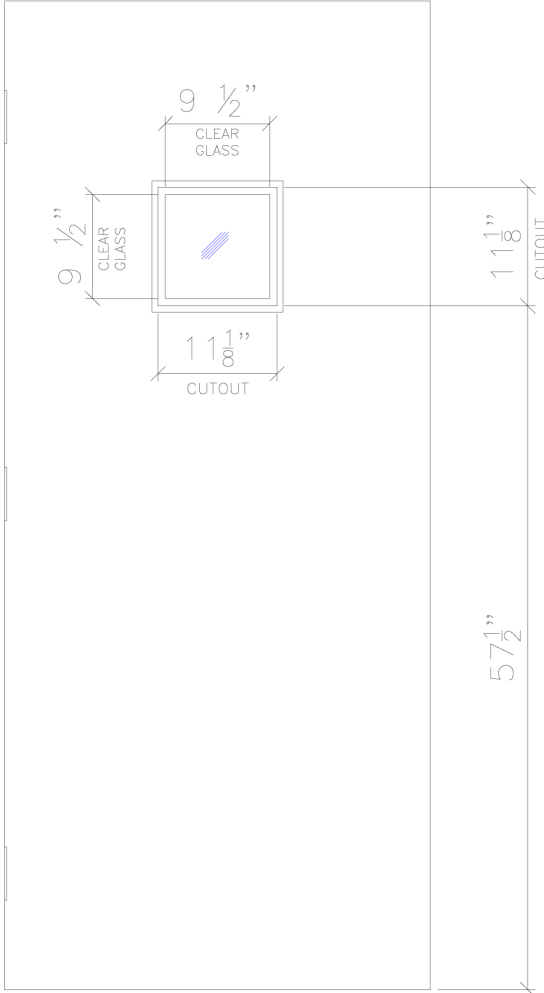

# VISION LITE PREPARATION SNAP IN LITE KIT

GLASS SIZE = 10 3/4" X 10 3/4"

TYPE "V"