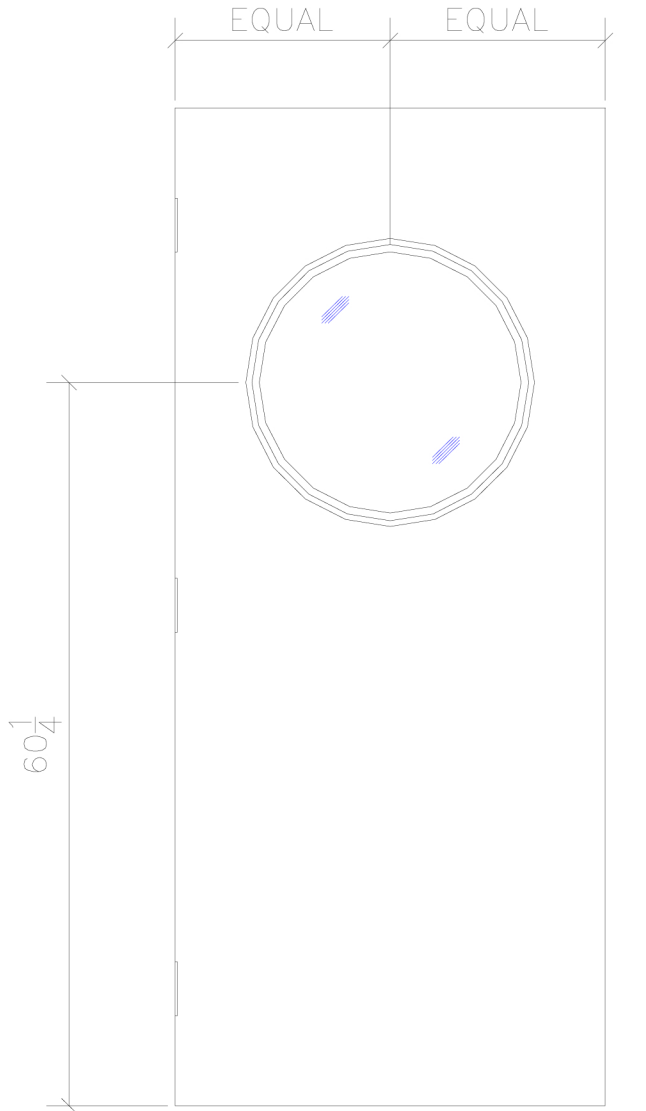

CIRCULAR LITE

AVAILABLE: 12", 14" & 16"
STANDARD RADIUS (CUTOUT ONLY - NO KIT PROVIDED)

TYPE "C"