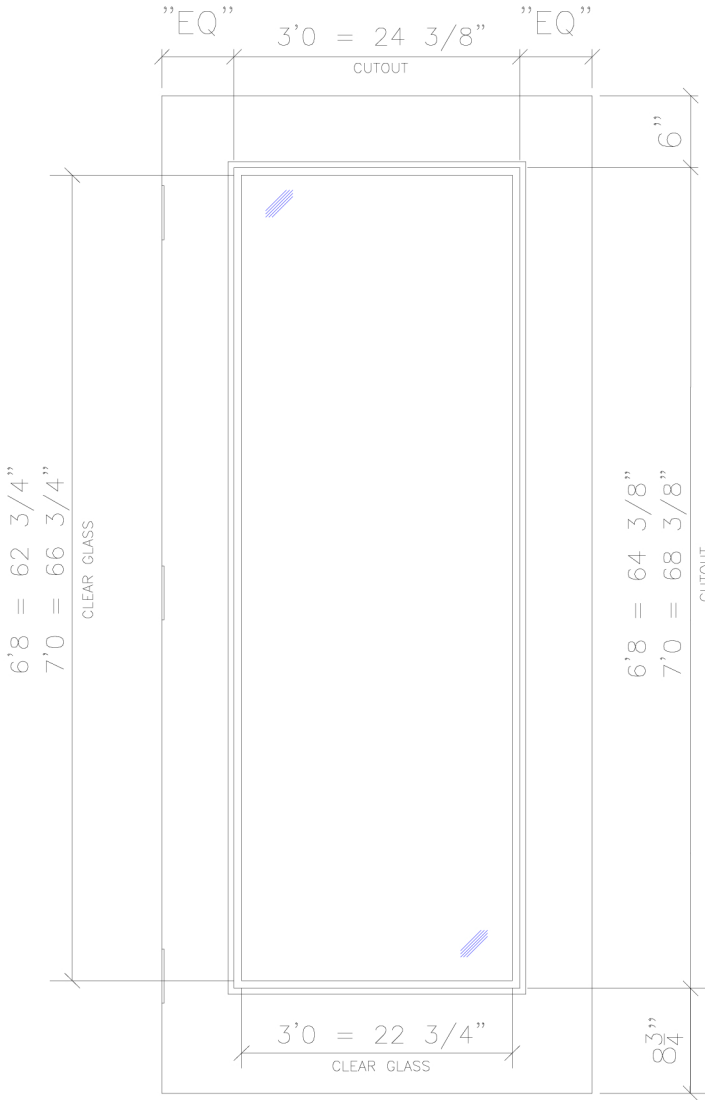

"FG" LITE PREPARATION SNAP IN LITE KIT

LITE ORDER SIZE FOR 6'8" = 24" X 64"

LITE ORDER SIZE FOR 7'0" = 24" X 68"

TYPE "FG"